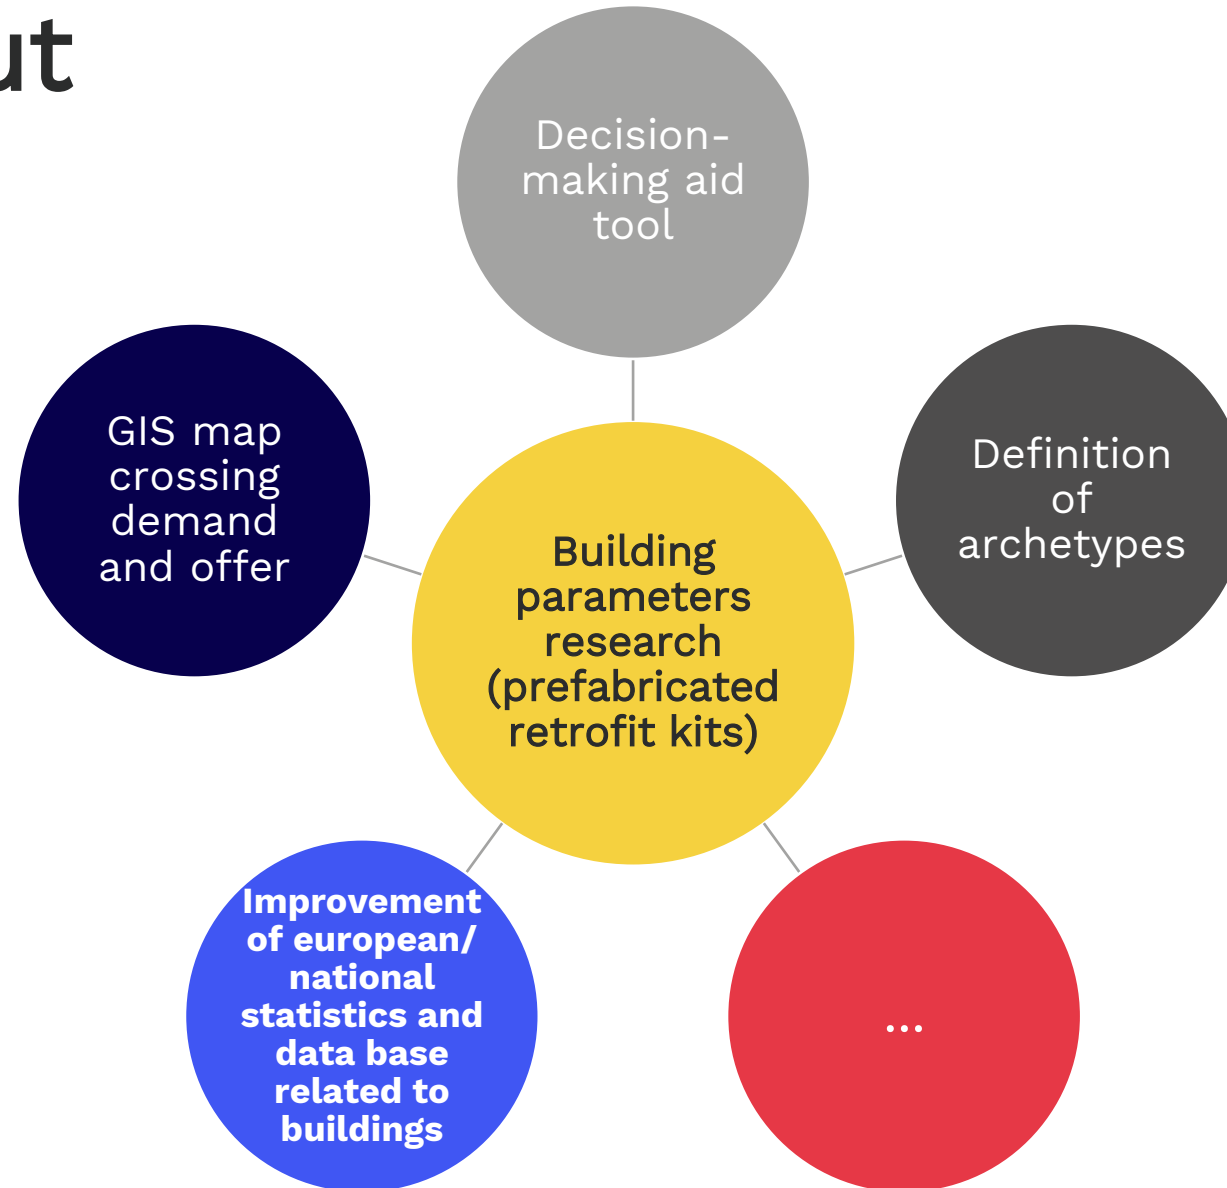

INFINITE project

Industrialised durable building envelope retrofitting by all-in-one interconnected technology solutions

INFINITE aims to:

- increase the market penetration of industrialized integral building **envelope kits** for deep renovation
- development of a set of multi-user and multidisciplinary **tools**
- maintain the focus on **end users** and all stakeholders in the value chain.

Valencia case

One-Stop Shops (OSS)

Grouping together in a single entity the different procedures or services that a user may request.

- Make housing renovation processes easier, faster and more affordable for homeowners.

- Use of different tools/applications:
 - Calculation of grants or other subsidies
 - Guides to procedures
 - Financial advice
 - Decision-making aid tool
 - ...

Output/Input

Consortium

Coordinator

Project Partners