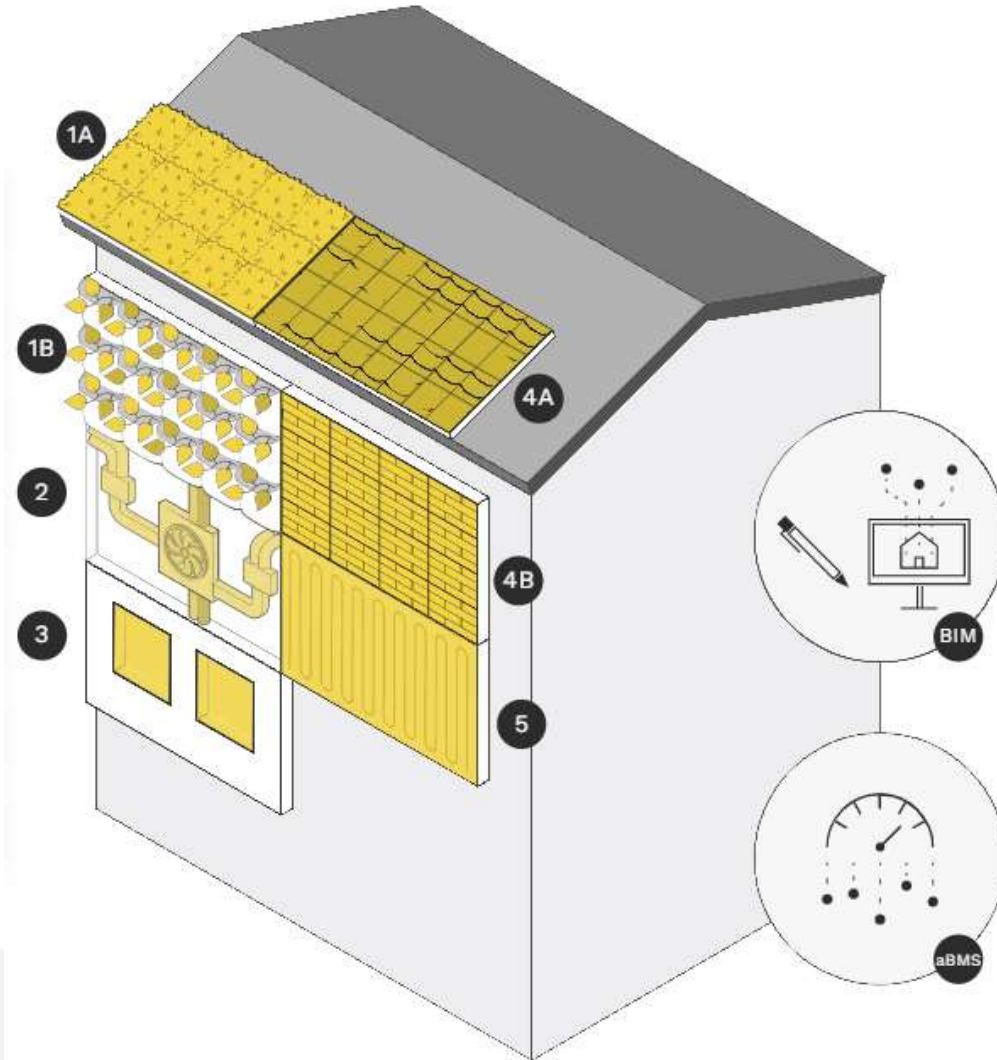

INFINITE project

Industrialised durable building envelope retrofitting by all-in-one interconnected technology solutions

INFINITE aims to:

- increase the market penetration of industrialized integral building **envelope kits** for deep renovation
- development of a set of multi-user and multidisciplinary **tools**
- maintain the focus on **end users** and all stakeholders in the value chain.

INFINITE Technologies

PASSIVE ECO-COMPATIBLE & GREEN ENVELOPE KIT

1B

1A

ENERGY AND FRESH AIR DISTRIBUTION KIT

2

SMART WINDOW KIT (SMART GLAZING)

3