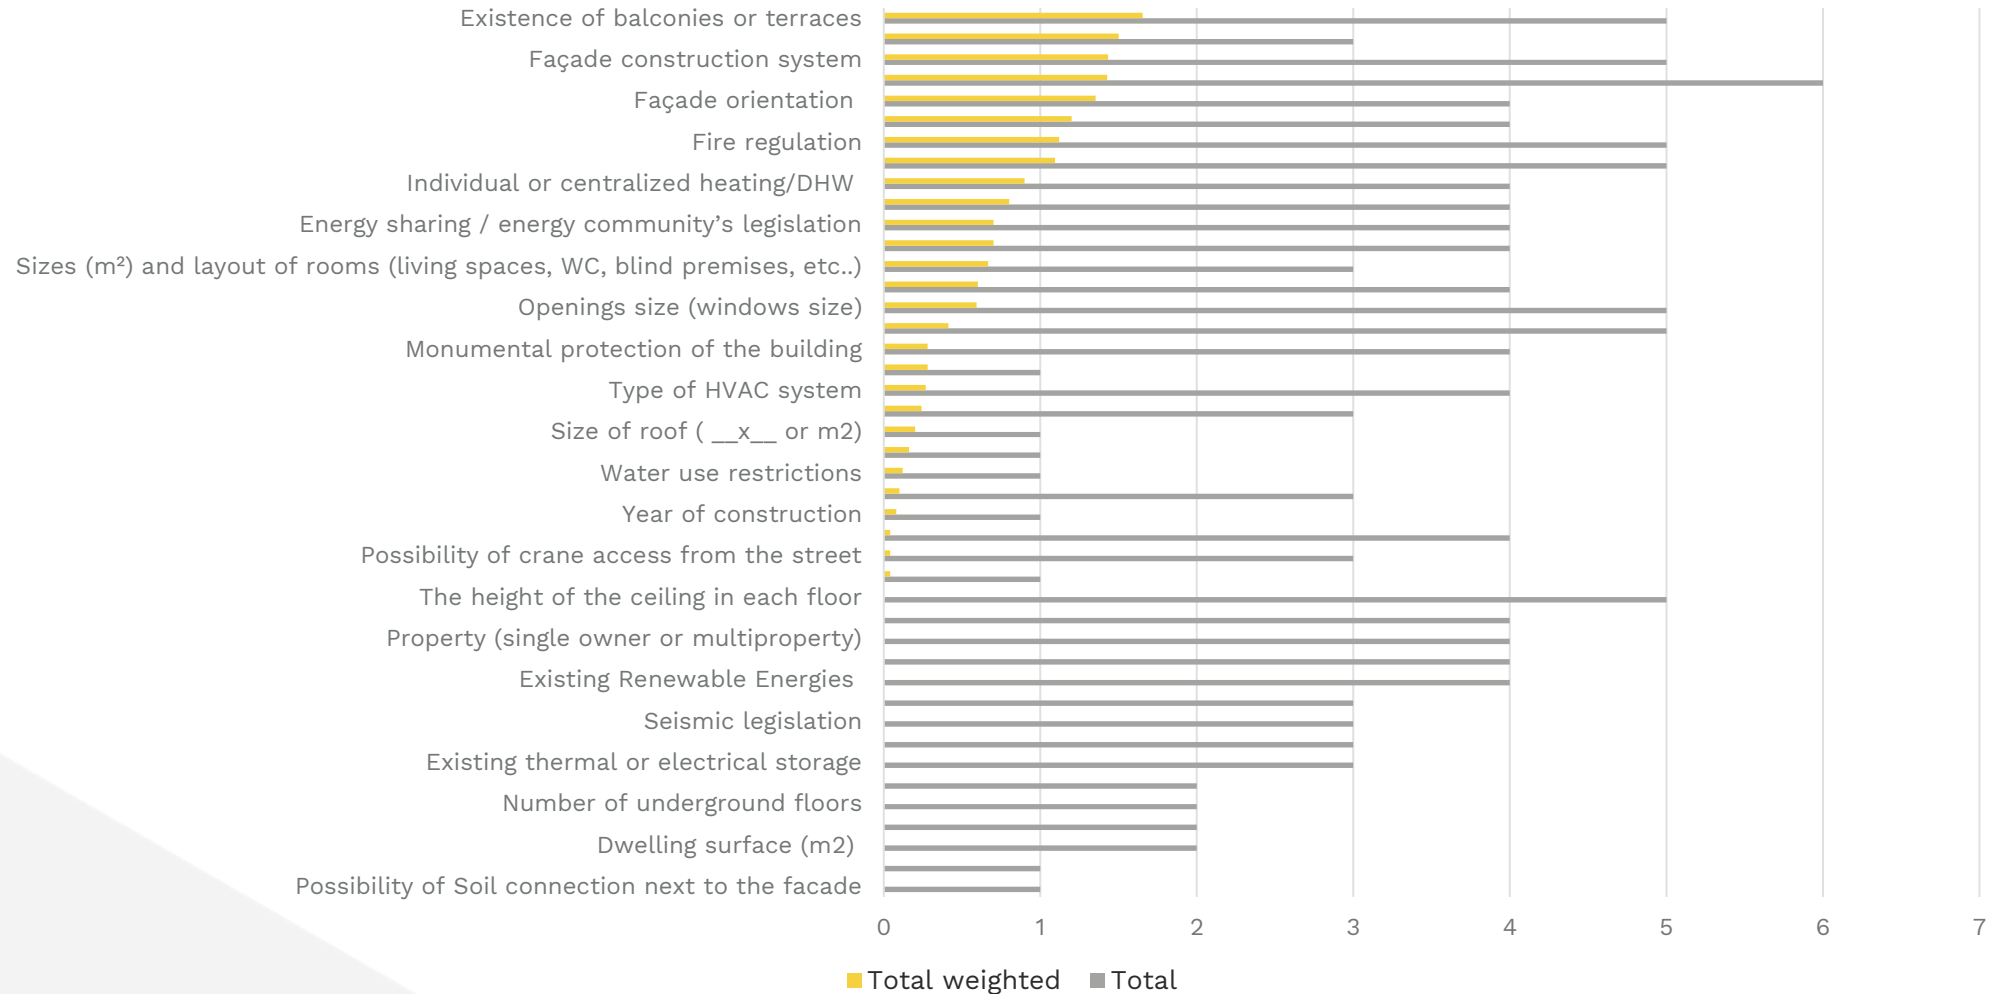

BIM

Starting point

1. Can I install that system in the building?

- Decision-making aid tool

2. How much would it cost?

- Business models
- ...

Delphi method

Delphi method

Design and installation

Results summary

Technical questionnaires

Technical partners

PASSIVE ECO-COMPATIBLE & GREEN ENVELOPE KIT:

A. GREEN FAÇADE

1. Regardless of legislation, can the system be installed on any **building use**?