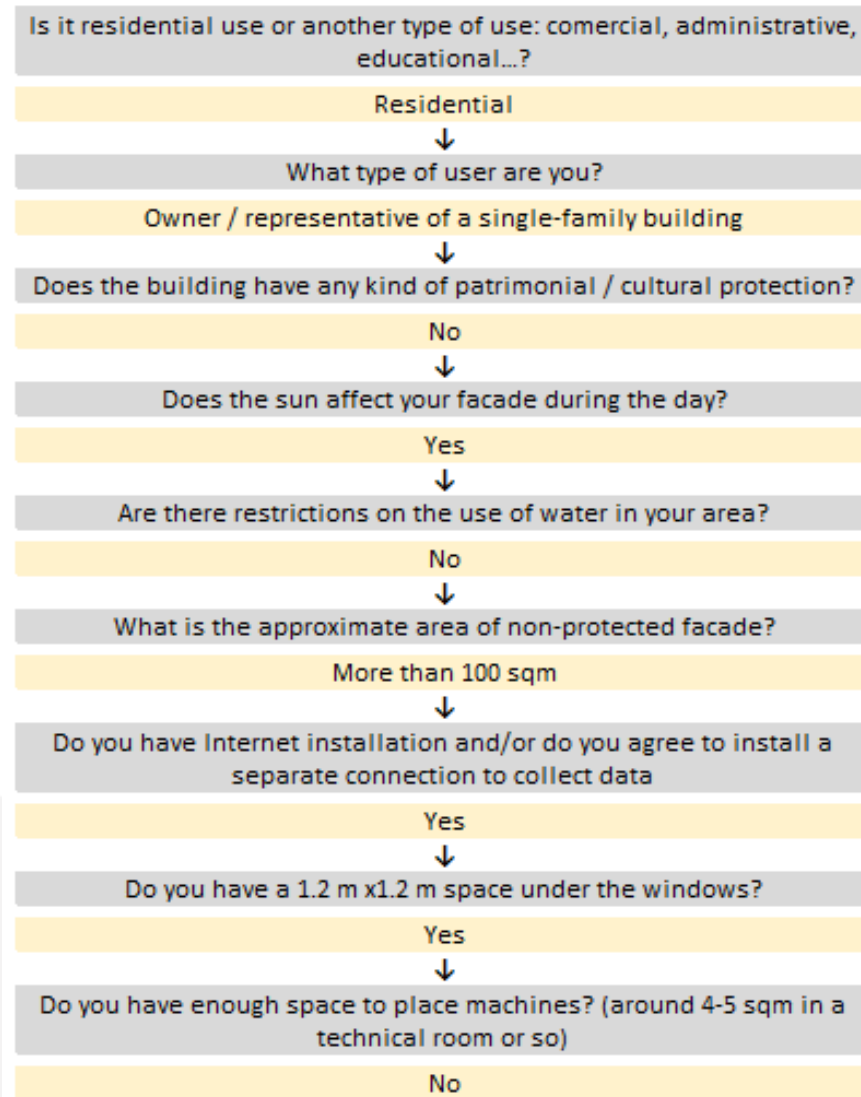

Design and installation

Results summary

Technical questionnaires

Technical partners

PASSIVE ECO-COMPATIBLE & GREEN ENVELOPE KIT:

A. GREEN FAÇADE

1. Regardless of legislation, can the system be installed on any **building use**?

- a. Yes
- b. No

If not, in which ones is not possible?

2. Which is the rough **weight** of your standard system?

(Kg/m², psi, lb/sqm...)

3. Is there a minimum **façade area** to install the system?

- a. No
- b. Yes

If yes, how many sqm/m²?

Limiting parameters

Decision-making aid tool

Passive eco-compatible & green envelope kit

Energy and fresh air distribution kit

Smart window kit (Smart glazing)

Adaptable BMS

Tool application