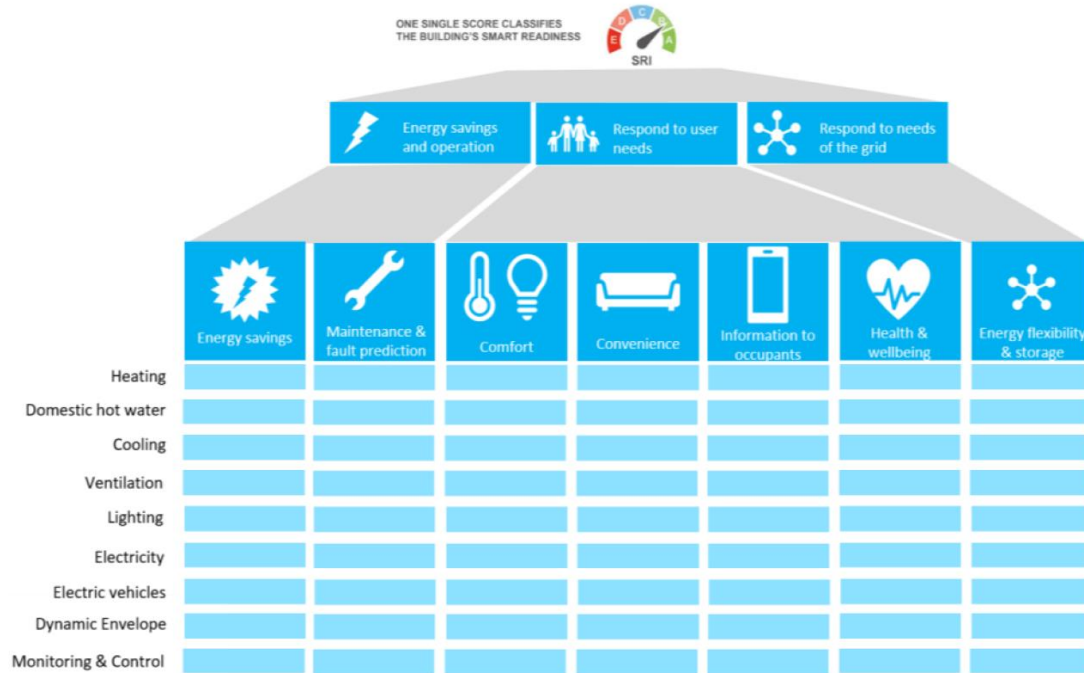

Smart Readiness Indicators as an interactive tool

A practice-oriented research project of Karlsruhe Institute of Technology

Current SRI

What to do next?

Interaction with Stakeholder

Research partner

Research setup

Overview

Portfolio control

Benchmark

Experimental building - Energy Lab 2.0

- Three highly digitized single-family houses
- 100 m² of living space on two floors
- Test environment: Not bound by legal framework conditions
- Various energy sources are installed