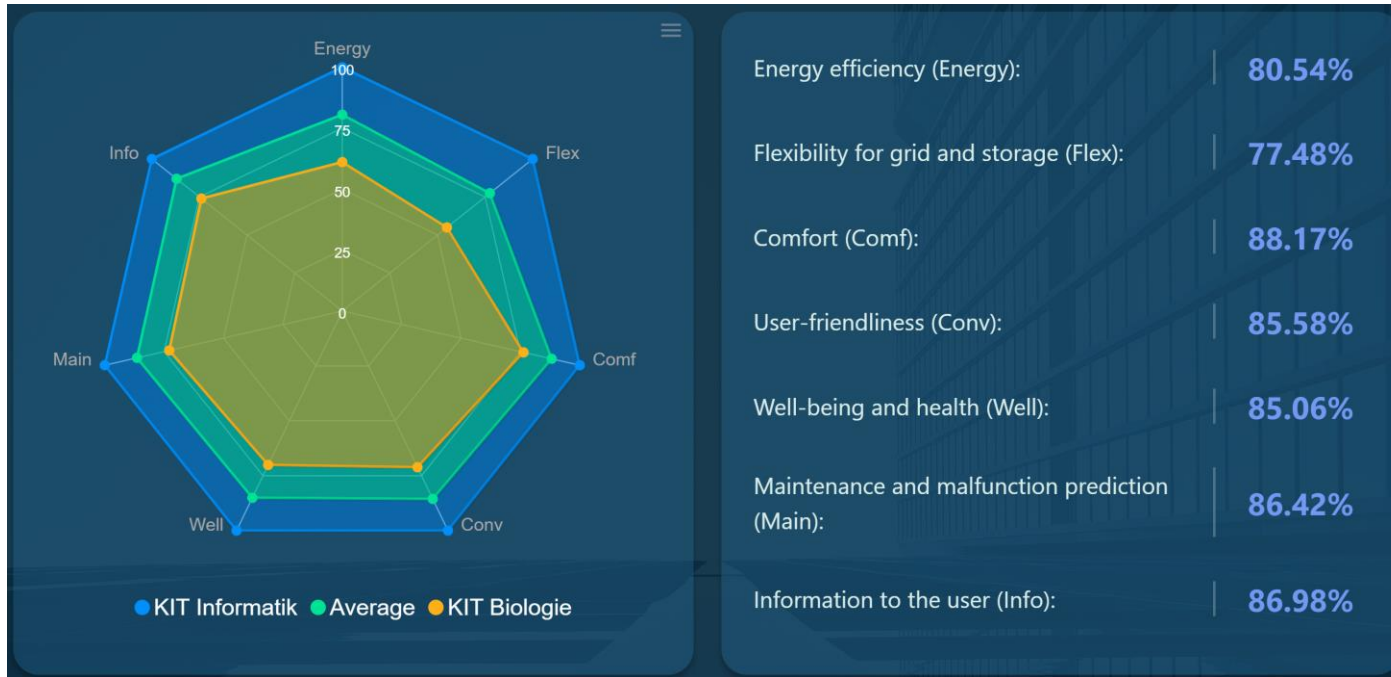

Smart Readiness Indicators as an interactive tool

A practice-oriented research project of Karlsruhe Institute of Technology

Current SRI

What to do next?

Interaction with Stakeholder

Research partner

Research setup

Overview

Portfolio control

Benchmark

Experimental building - Energy Lab 2.0

- Three highly digitized single-family houses
- 100 m² of living space on two floors
- Test environment: Not bound by legal framework conditions
- Various energy sources are installed