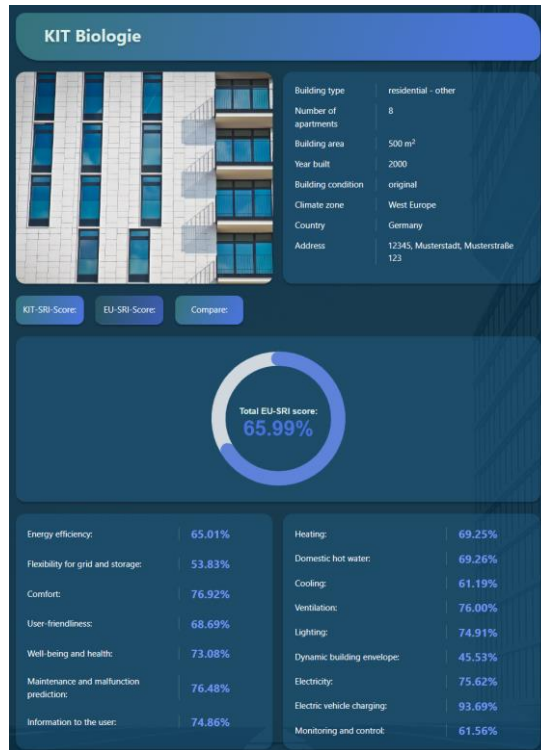

Smart Readiness Indicators as an interactive tool

A practice-oriented research project of Karlsruhe Institute of Technology

Current SRI

What to do next?

Interaction with Stakeholder

Research partner

Research setup

Overview

Portfolio control

Benchmark

Experimental building - Energy Lab 2.0

- Three highly digitized single-family houses
- 100 m² of living space on two floors
- Test environment: Not bound by legal framework conditions
- Various energy sources are installed