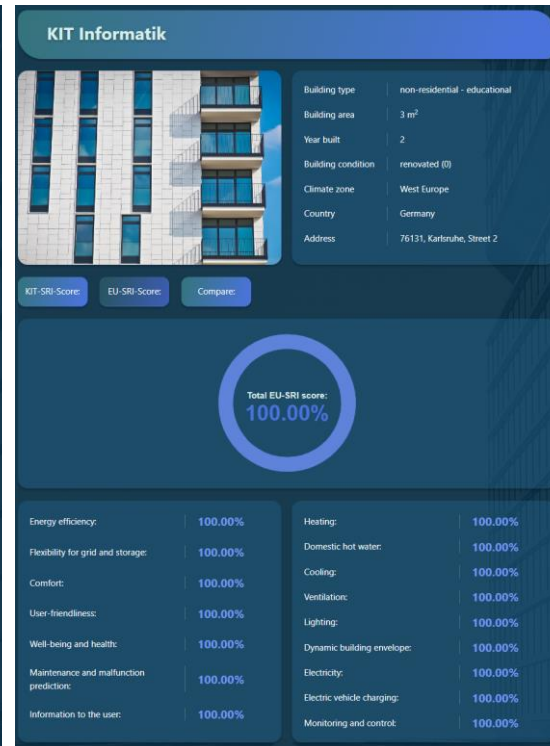

Smart Readiness Indicators as an interactive tool

A practice-oriented research project of Karlsruhe Institute of Technology

Current SRI

What to do next?

Interaction with Stakeholder

Research partner

Research setup

Overview

Portfolio control

Benchmark

Experimental building - Energy Lab 2.0

- Three highly digitized single-family houses
- 100 m² of living space on two floors
- Test environment: Not bound by legal framework conditions
- Various energy sources are installed